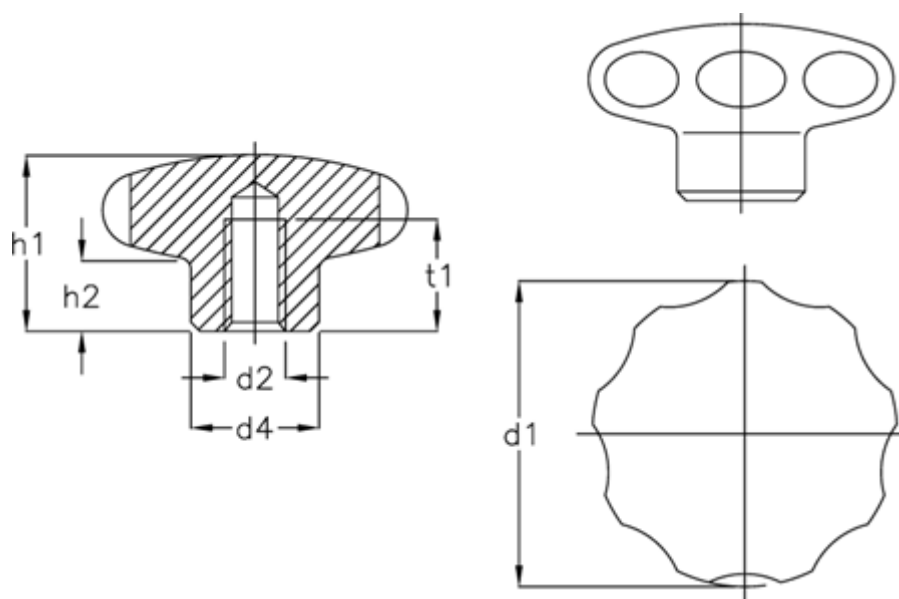

Article number: 20559469A1

Description: E+G stainless hand knob
GN 5335-60-M10-E

Measures

d_1	= 60
d_2	= M10
d_4	= 25
H_1	= 39.0
H_2	= 18
t_1 min.	= 18/22